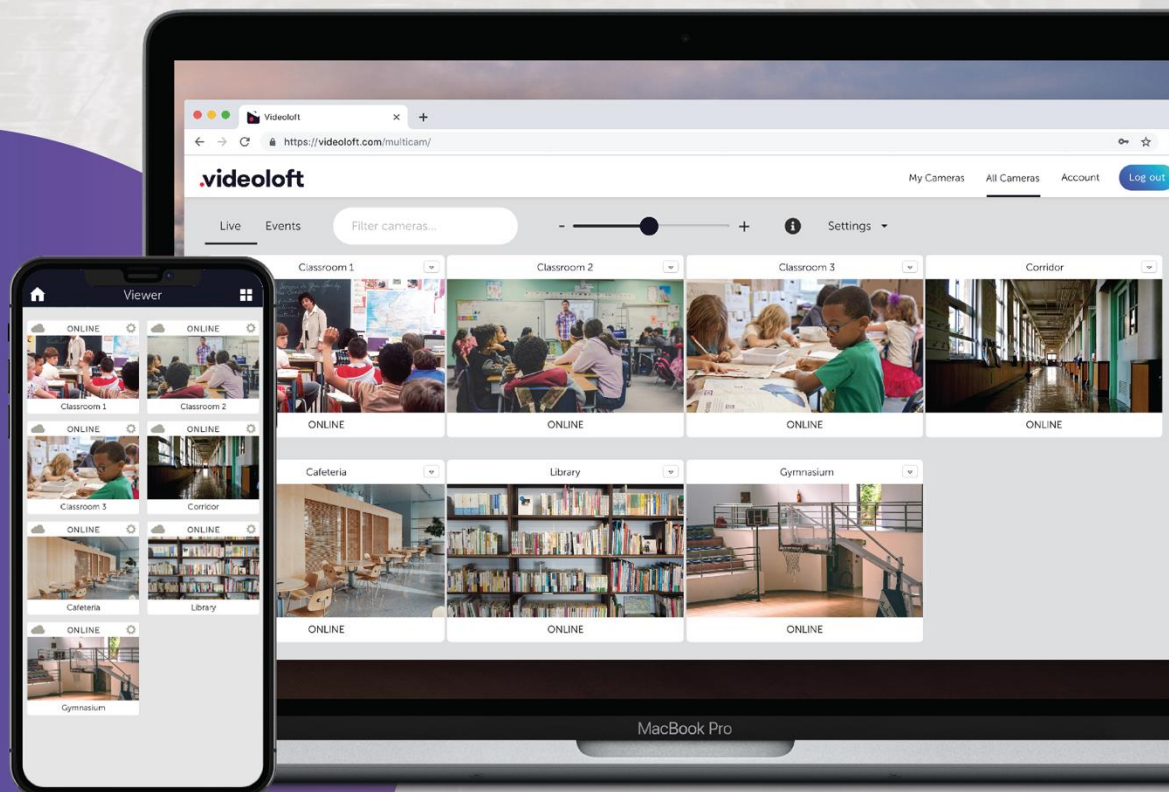

Offsite cloud video storage. Protect your campus CCTV system.

Powered by **videoloft**

- All video backed up in a secure offsite cloud
- View live feeds & recorded video events from anywhere and at any time
- Receive instant notifications when motion is detected
- Compatible with a wide range of professional security cameras
- Intelligent video analytics

Videoloft features.

Critical camera backup.

Add cloud to critical cameras pointing at the school's entry points, drop off zones, or at server rooms to ensure the video is securely backed up.

Multi-user permissions.

Improve security by giving your security personnel or first responders read-only or full admin access to all or specific cameras.

Remote video access.

View camera live feeds & recorded video any time and from anywhere using the Videoloft mobile app or online web viewer. Easily download and share video events straight from the app.